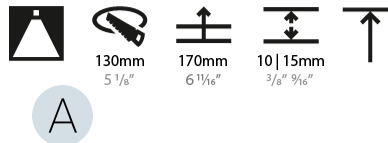

PHYSICAL

Shape: Round
Diameter (mm): 139
Diameter (in): 5 1/2
Height (mm): 151
Height (in): 5 15/16
Ceiling Thickness (mm): 10 / 12.5 / 15
Ceiling Thickness (in): 3/8 or 1/2 or 9/16
Min. Recessing Depth (mm): 170
Min. Recessing Depth (in): 6 11/16
Light Distribution: Downlight
Weight (kg): 0.926
Weight (lbs): 2.04
Fixture Finish: SSR / BKV / CWI / CRY / HAB / LAG / UFT / ITA / RUA / RUR / MIC / FTG / MYG / TWT / LOD / PUS / FRO / FUP / KIA / POP / BLS / SPG / MEY / GOH / GUM / CHC / COM / ABZ / JAG / OBR / MOS / ROR
Fixture Material: Aluminum Die Cast
Cut-out Measurements: 130mm / 5 1/8"

ELECTRICAL

Lamp Type: LED (Zhaga Standard)
Input Wattage (W): 28.6
Total Output Wattage (W): 26.4
Dimming: Tri-Mode (Non-Dimming and Phase Dimming (120Vac only) and 0-10V Dimming)
Driver Included: No
Driver Location: Recessed Housing
Driver Type: Constant Current - Universal
Driver Class: Class 2
Housing: See components
Input Voltage (V): 120 - 277
Constant Current (MA): 700

LED

Number of LEDs: 1
Color Temperature (°K): 2700 / 3000 / 3500 / 4000
Max. Delivered Lumen (lm): 2030 / 2080 / 2186 / 2230
Nominal Lumen (lm): 3210 / 3290 / 3459 / 3530
CRI: >90 CRI
Efficiency (%): 0.631
Lamp Life (hrs): 50000

OPTICAL

Reflector: 20 / 25 / 40

RATINGS AND CERTIFICATIONS

Certified By: Certified for North American Standards
IP rating: IP20